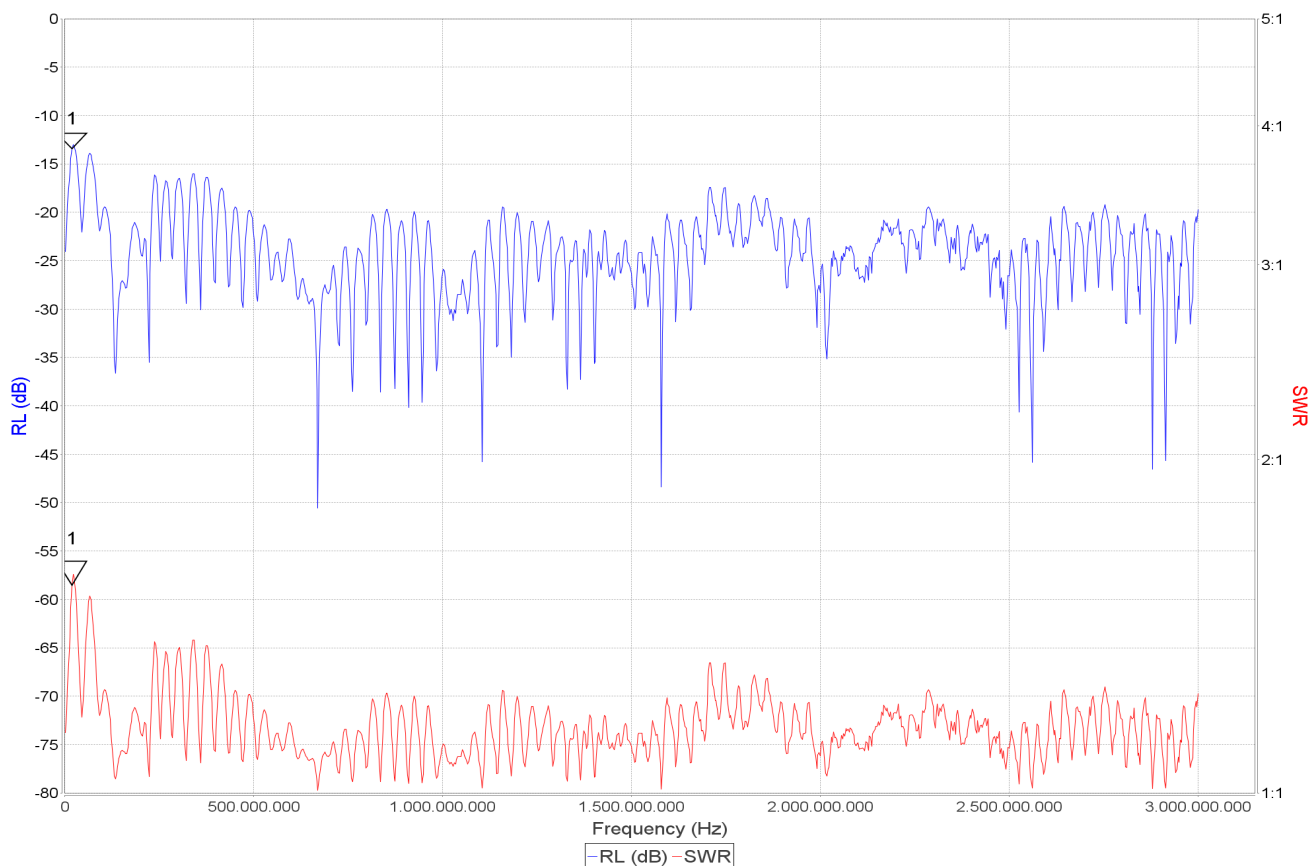

Testexport

Marker	Freq. (Hz)	RL (dB)	RP (°)	Z (Ω)	Rs (Ω)	Xs (Ω)	Theta	SWR
1	18.763.072	-13,46	140,57	36,1	34,8	9,8	15,8	1,54:1

Comment:

Date: 27/04/18 14:33
 Mode: Reflection
 Analyser: tinyVNA / mini radio solutions - tinyVNA
 Scan
 Start: 1000000 / 1.000.000
 Stop: 2999999302 / 2.999.999.302
 Samples: 1014
 Overscan: 1
 Calibration
 Samples: 10000
 Overscan: 1
 File: REFL_tinyVNA-SMA.cal
 User: Paulo
 Headline: Testexport
 Port extension len: <not set>m
 Port extension vf: <not set>