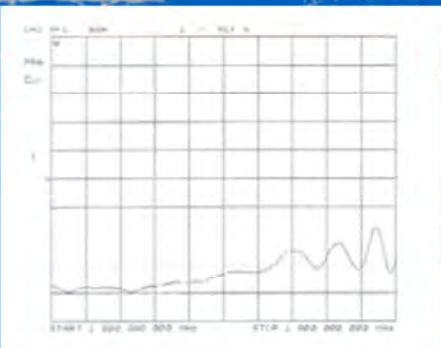

HX-1400 ANTENNA

The HX-1400 series of helical antennas offer wide band reliable operation in a rugged and reliable design. Default is RHCP (LHCP available) with several Gain/HPBW combinations available.

Model Number	Fo	Fl	Fh	# turns	HPBW	Gain	Length
HX-1400-06-R	1.400	1.100	1.710	6.0	45.5	8.2	12.7
HX-1400-08-R	1.400	1.100	1.710	8.0	39.4	9.5	16.9
HX-1400-10-R	1.400	1.100	1.710	10.0	35.3	10.5	21.0
HX-1400-13-R	1.400	1.100	1.710	13.0	30.9	11.5	27.4