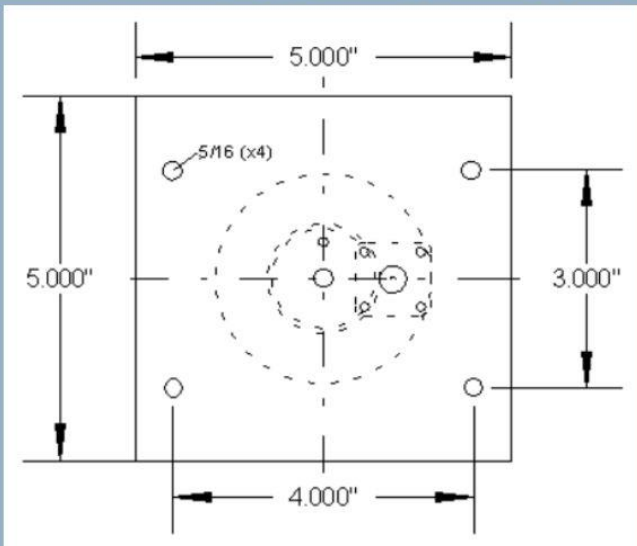

HX-2500 ANTENNA

The HX-2500 series of helical antennas offer wide band reliable operation in a rugged and reliable design. Default is RHCP (LHCP available) with several Gain/HPBW combinations available. note: remove plug for high altitude flight

Model Number	Fo GHz	Fl GHz	Fh GHz	# turns	HPBW	Gain	Weight	Length
HX-2500-06-R	2.5	1.9	3.0	6.0	42.5	8.5	1 lb 1.7 oz	8.5
HX-2500-08-R	2.5	1.9	3.0	8.0	36.8	9.7	1 lb 4.7 oz	11.0
HX-2500-10-R	2.5	1.9	3.0	10.0	32.9	11.5	1 lb 7.6 oz	13.5
HX-2500-13-R	2.5	1.9	3.0	13.0	28.9	13.0	1 lb 12.1 oz	16.0

Mounting Dimensions

Remove Plug for High Altitude Flight