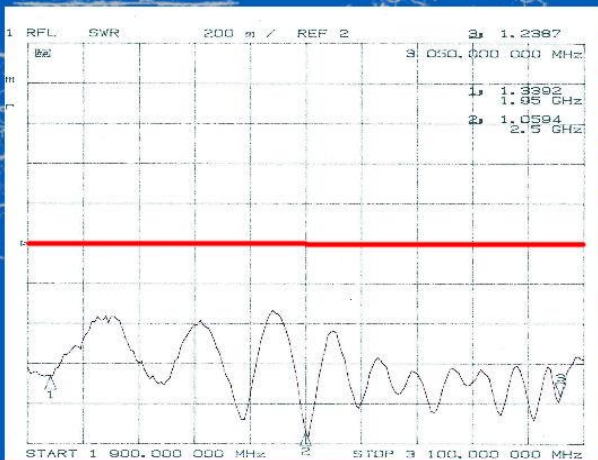

HX-3500 ANTENNA

The HX-3500 series of helical antennas offer wide band reliable operation in a rugged and reliable design. Default is RHCP (LHCP available) with several Gain/HPBW combinations available.

Model Number	Fo GHz	Fl GHz	Fh GHz	# turns	HPBW	Gain	Weight	Length
HX-3500-06-R	3.5	2.9	4.2	6.0	42.5	8.5	11.1 oz	7.5
HX-3500-08-R	3.5	2.9	4.2	8.0	36.8	9.7	13.1 oz	8.3
HX-3500-10-R	3.5	2.9	4.2	10.0	32.9	11.0	15.1 oz	10.0
HX-3500-13-R	3.5	2.9	4.2	13.0	28.9	13.0	18.1 oz	12.5