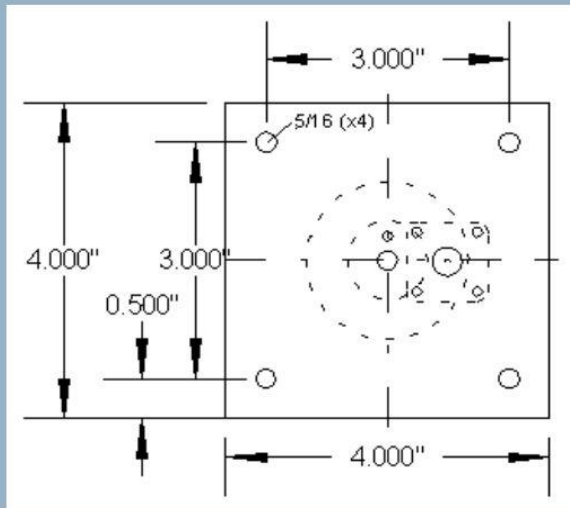

HX-3500 ANTENNA

The HX-3500 series of helical antennas offer wide band reliable operation in a rugged and reliable design. Default is RHCP (LHCP available) with several Gain/HPBW combinations available.

Model Number	Fo GHz	Fl GHz	Fh GHz	# turns	HPBW	Gain	Weight	Length
HX-3500-06-R	3.5	2.9	4.2	6.0	42.5	8.5	11.1 oz	7.5
HX-3500-08-R	3.5	2.9	4.2	8.0	36.8	9.7	13.1 oz	8.3
HX-3500-10-R	3.5	2.9	4.2	10.0	32.9	11.0	15.1 oz	10.0
HX-3500-13-R	3.5	2.9	4.2	13.0	28.9	13.0	18.1 oz	12.5

Mounting Dimensions